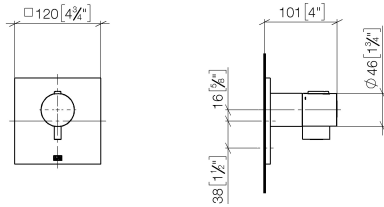

Required miscellaneous

xTOOL Concealed thermostat module without volume control - 35 503 970 90
 •min. recess depth 95 mm
 •max. recess depth 160 mm

Recommended miscellaneous

xGRID Attachment set for integrating in the dry wall construction - 12 340 970 90

Required miscellaneous

xGRID Installation track 555 mm - 12 360 970 90

xTOOL Concealed thermostat without volume control 1/2" - Brushed
Champagne (22kt Gold)

IMO

36 501 985
mm [inches]

Certificates

WRAS_2011026.